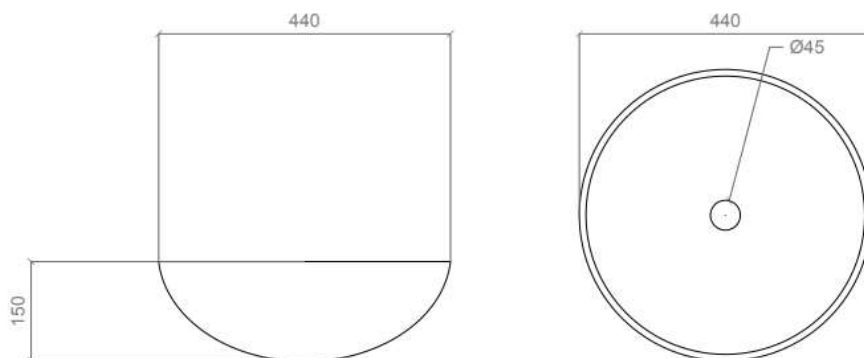

Description: Half-moon countertop washbasin produced in Glass with artistic decorations.

COLOURS

Gold/Silver
VENICE40A

Brown/Ivory
VENICE40MA

Silver/Black
VENICE40AN

TAP AND SINK POSITIONING

HOLE ON THE TOP