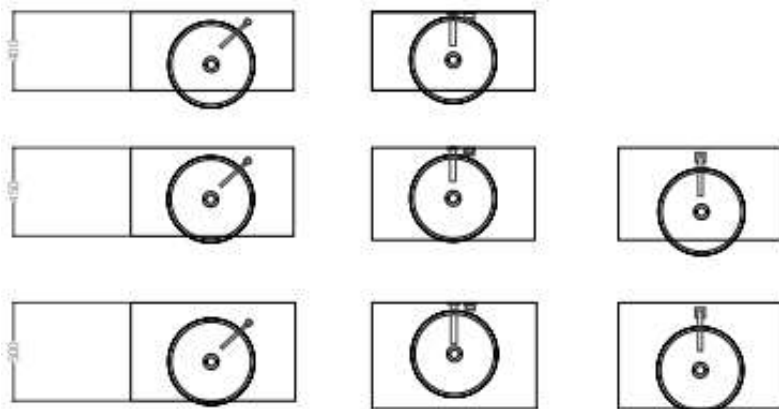

Description: Half-moon countertop washbasin produced in Glass with artistic decorations.

COLOURS

Gold/Silver
VENICE40A

Brown/Ivory
VENICE40MA

Silver/Black
VENICE40AN

TAP AND SINK POSITIONING

HOLE ON THE TOP