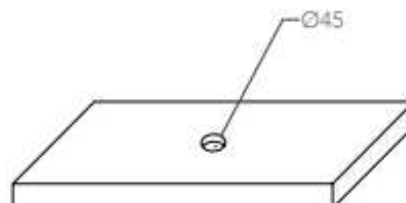

Description: Half-moon countertop washbasin produced in Glass with artistic decorations.

COLOURS

Gold/Silver
VENICE40A

Brown/Ivory
VENICE40MA

Silver/Black
VENICE40AN

TAP AND SINK POSITIONING

HOLE ON THE TOP